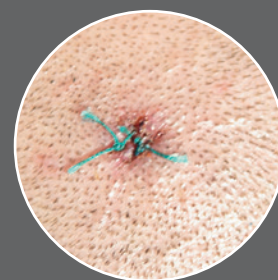

● With HEINE 2.5x Binocular Loupes and LoupeLight2

LED NOW IN HEINE QUALITY.