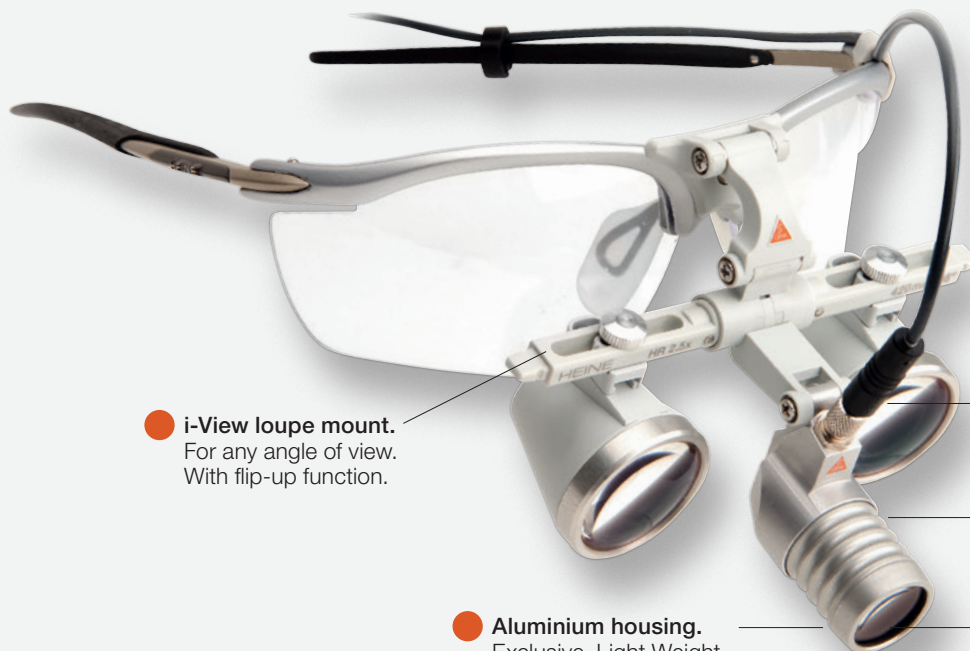

● **i-View loupe mount.** For any angle of view. With flip-up function.

> For ordering information, please see the last page or visit [www.heine.com](http://www.heine.com)

## Experience HEINE LoupeLight2

Brighter. Lighter. Improved functionality.

**MOST TRUSTED BY DENTISTS AND ENT SPECIALISTS**

**LED<sup>HO</sup>**  
LED NOW IN HEINE QUALITY.

**mPack mini.**  
Smaller. Lighter.  
USB charging.  
Operating time typ.  
9 hours. In continuous  
operation at full power  
typ. 4 hours.

● **i-View loupe mount.**  
For any angle of view.  
With flip-up function.

● **Replaceable high quality connecting cord** with a splashproof threaded connector.

● **Shadow free.**  
Through a compact coaxial design.