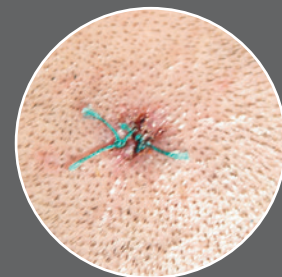

● With HEINE 2.5x Binocular Loupes and LoupeLight2

LED NOW IN HEINE QUALITY.