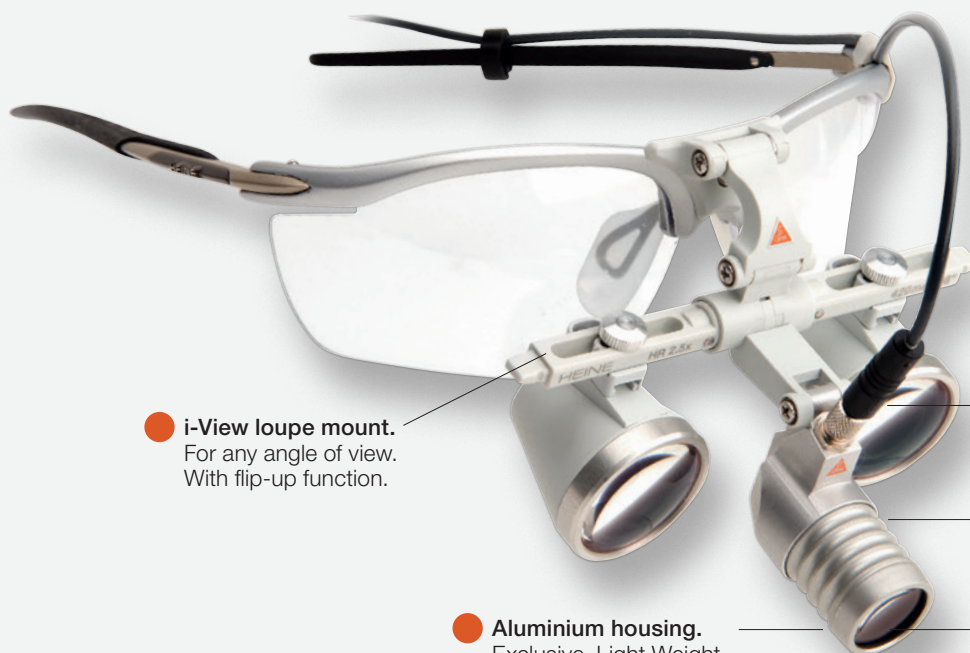

● **Shadow free image.** Through a compact coaxial design.

● **Adjustable spot size.** e.g. 30 to 80mm at 420mm working distance – for an optimal field of view.

● **Unique HEINE LED^{HQ}.** Homogenous. True colour rendering.

● **i-View loupe mount.** For any angle of view. With flip-up function.

> For ordering information, please see the last page or visit www.heine.com

Experience HEINE LoupeLight2

Brighter. Lighter. Improved functionality.

● **i-View loupe mount.**
For any angle of view.
With flip-up function.

● **Replaceable high quality connecting cord** with a splashproof threaded connector.

● **Shadow free.**
Through a compact coaxial design.

- **Unique HEINE i-View Loupe Mount**
Adjustable viewing angle ensures a coaxial, shadow-free image.

- **Flip-up function.**
Ability to flip optics up for unmagnified views and overview.

OPTIMAL MAGNIFICATION