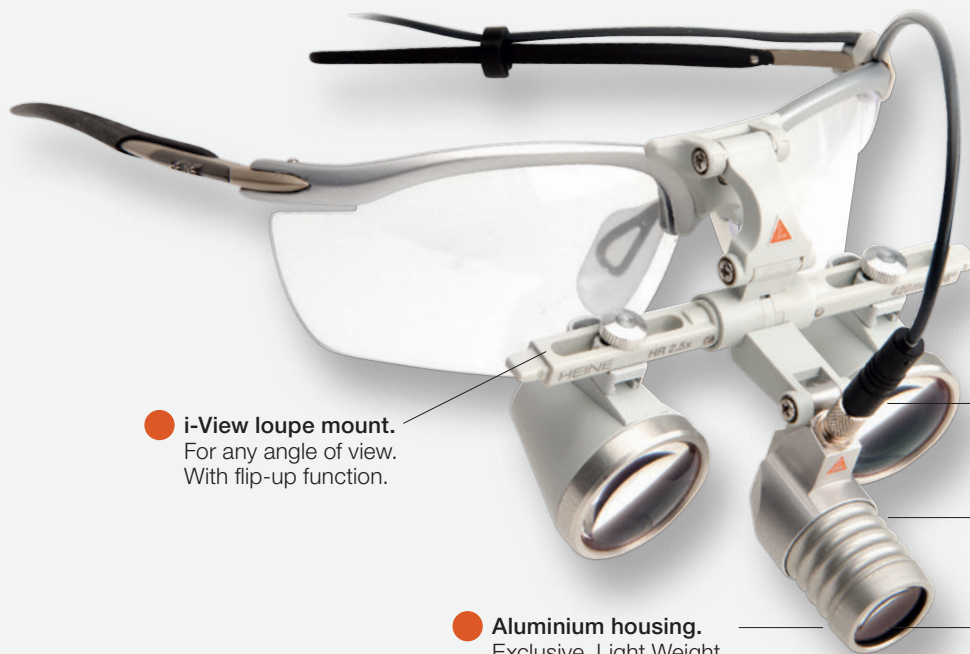

● **Shadow free image.** Through a compact coaxial design.

● **Adjustable spot size.** e.g. 30 to 80mm at 420mm working distance – for an optimal field of view.

● **Unique HEINE LED^{HQ}.** Homogenous. True colour rendering.

● **i-View loupe mount.** For any angle of view. With flip-up function.

> For ordering information, please see the last page or visit www.heine.com

Experience HEINE LoupeLight2

Brighter. Lighter. Improved functionality.

MOST TRUSTED BY DENTISTS AND ENT SPECIALISTS

LED^{HO}
LED NOW IN HEINE QUALITY.

● **i-View loupe mount.**
For any angle of view.
With flip-up function.

● **Aluminium housing.**
Exclusive. Light Weight.
Durable.

- **Unique HEINE i-View Loupe Mount**
Adjustable viewing angle ensures a coaxial, shadow-free image.

- **Flip-up function.**
Ability to flip optics up for unmagnified views and overview.

OPTIMAL MAGNIFICATION