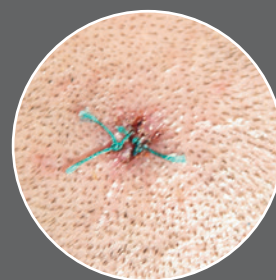

● With HEINE 2.5x Binocular Loupes and LoupeLight2